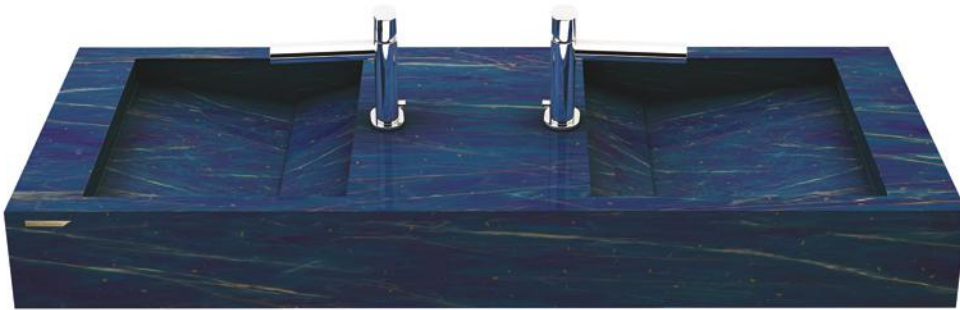

MOTA

options

- Recycle Bin
- Valves Place
- TOWELRACK

Size	Consumption	Weight
85 -100	2.16 M	27 Kg
100-120	2.88 M	28 Kg
120-140	3.6 M	30 Kg

ASEN

options

- Recycle Bin
- Valves Place
- TOWELRACK

Size	Consumption	Weight
120	2.88 M	28-35 Kg