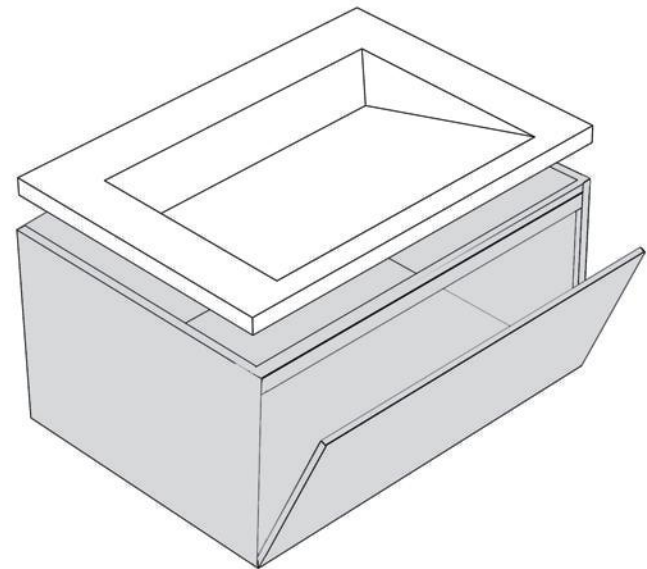

Size	Consumption	Weight
85 -100	2.16 M	27 Kg
100-120	2.88 M	28 Kg
120-140	3.6 M	30 Kg